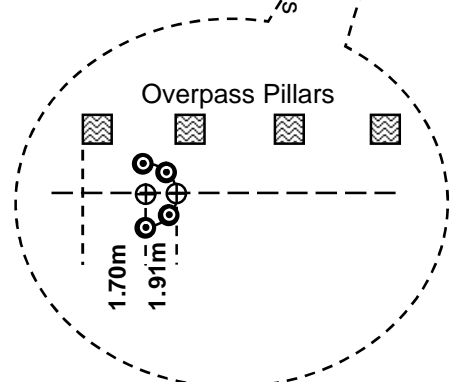

Mid-Town 2km Race Walk

Location
Greenway Trail
1 Block North of Lake St
Minneapolis, MN

Distance
East ½ Lap – 1km
West ½ Lap – 1km
Full Lap – 2km

Key
⊙ Required Cones
⊕ PK Nail

Location of Required Cones
East & West Turnaround Semicircles
Bike Path Centerline thru Jog
South Bike Path Edge at West End of Jog
North Bike Path Edge at East End of Jog

Start/Finish Detail

East Turnaround Detail