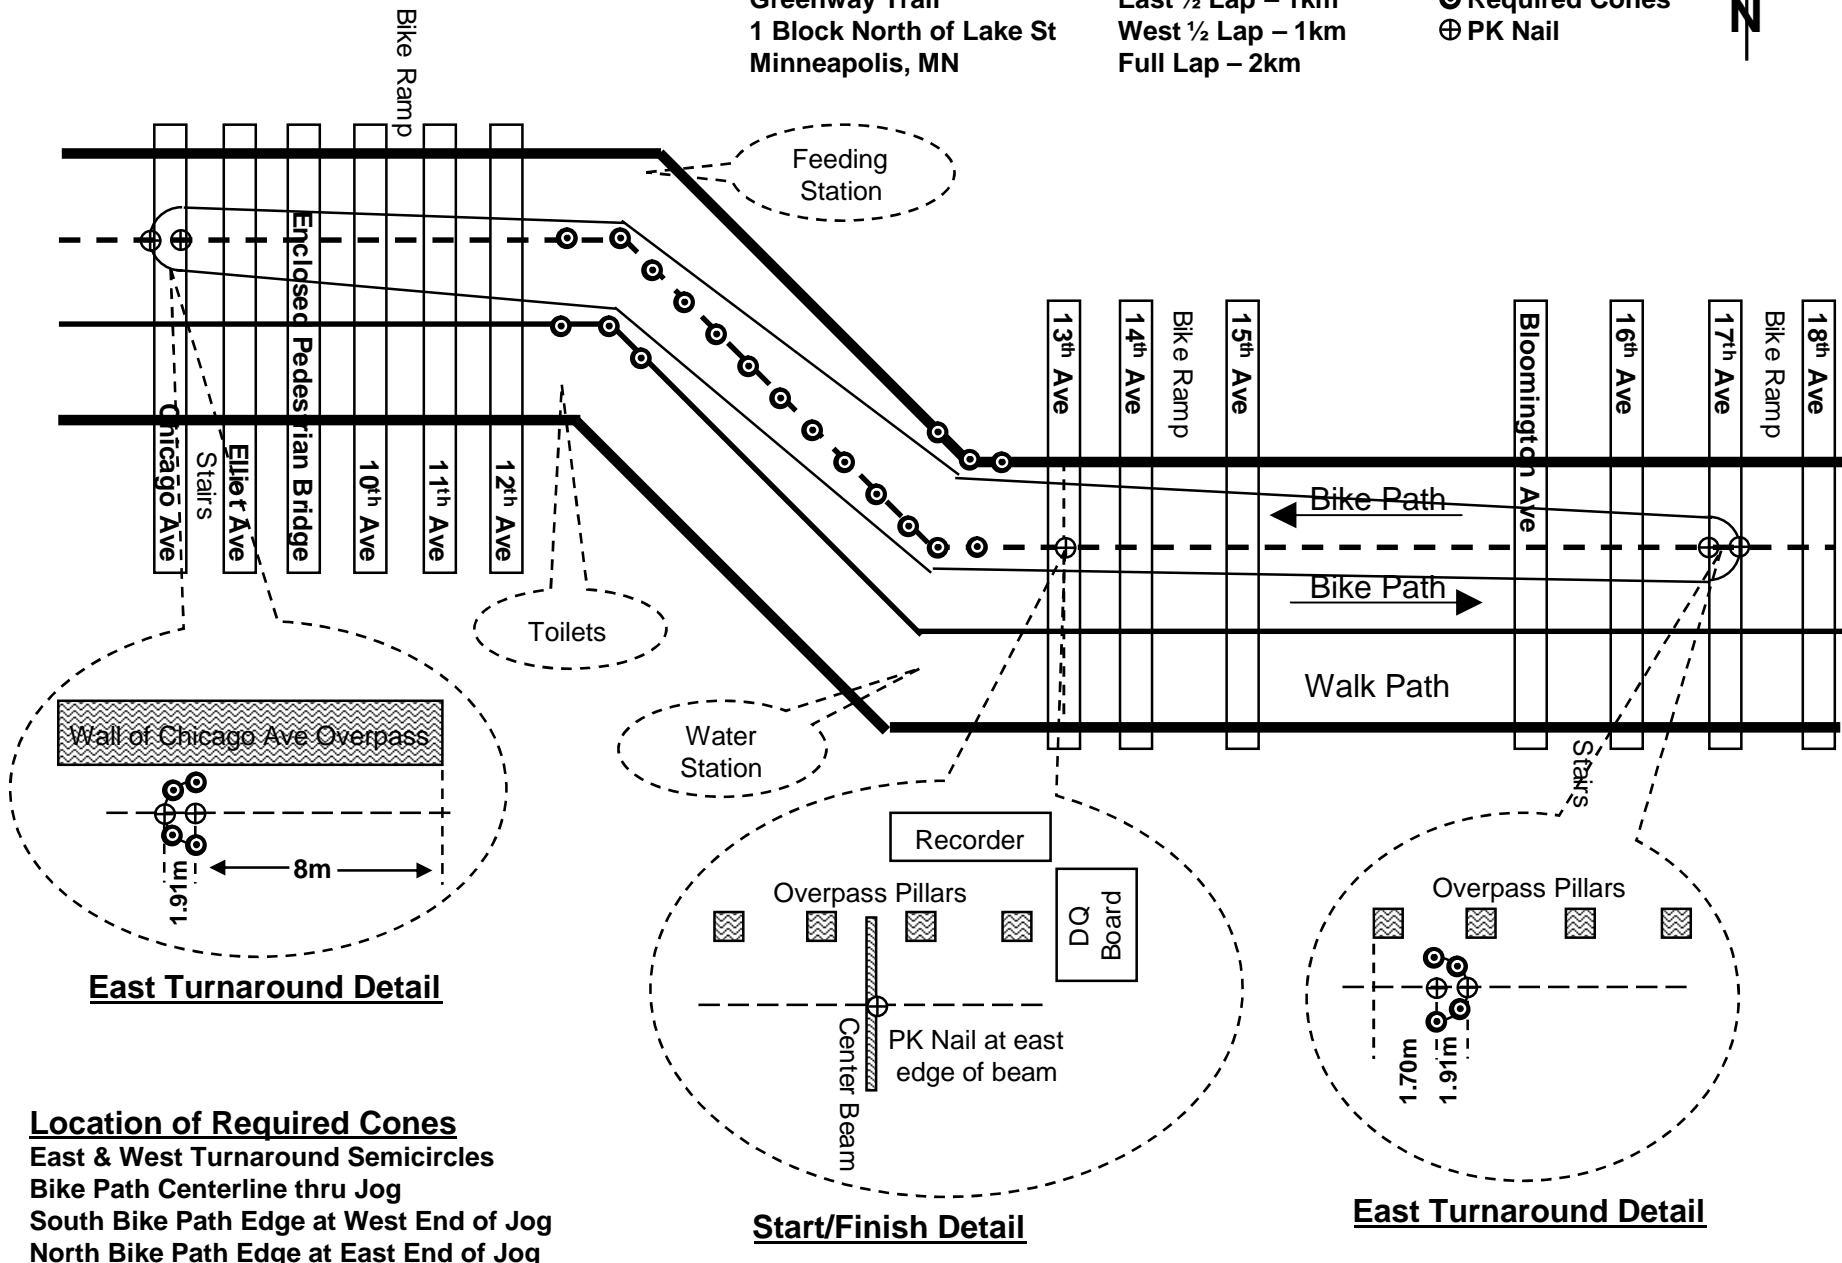

Mid-Town 2km Race Walk

Location
Greenway Trail
1 Block North of Lake St
Minneapolis, MN

Distance
East ½ Lap – 1km
West ½ Lap – 1km
Full Lap – 2km

Key
⊙ Required Cones
⊕ PK Nail

Location of Required Cones
East & West Turnaround Semicircles
Bike Path Centerline thru Jog
South Bike Path Edge at West End of Jog
North Bike Path Edge at East End of Jog

Start/Finish Detail

East Turnaround Detail