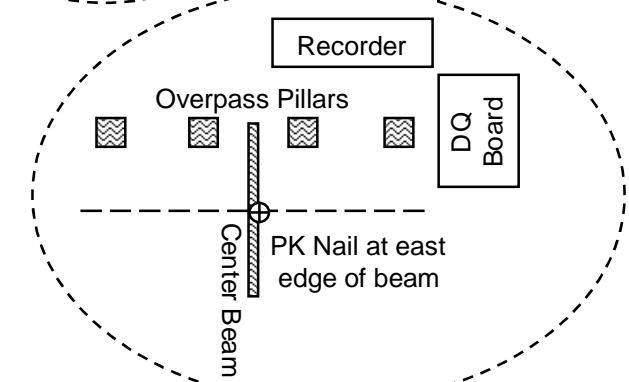

Mid-Town 2km Race Walk

Location
Greenway Trail
1 Block North of Lake St
Minneapolis, MN

Distance
East ½ Lap – 1km
West ½ Lap – 1km
Full Lap – 2km

Key
⊙ Required Cones
⊕ PK Nail

Location of Required Cones
East & West Turnaround Semicircles
Bike Path Centerline thru Jog
South Bike Path Edge at West End of Jog
North Bike Path Edge at East End of Jog

Start/Finish Detail

East Turnaround Detail