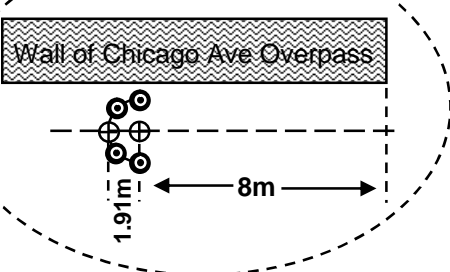

Mid-Town 2km Race Walk

Location
Greenway Trail
1 Block North of Lake St
Minneapolis, MN

Distance
East ½ Lap – 1km
West ½ Lap – 1km
Full Lap – 2km

Key
⊙ Required Cones
⊕ PK Nail

Location of Required Cones
East & West Turnaround Semicircles
Bike Path Centerline thru Jog
South Bike Path Edge at West End of Jog
North Bike Path Edge at East End of Jog

Start/Finish Detail

East Turnaround Detail